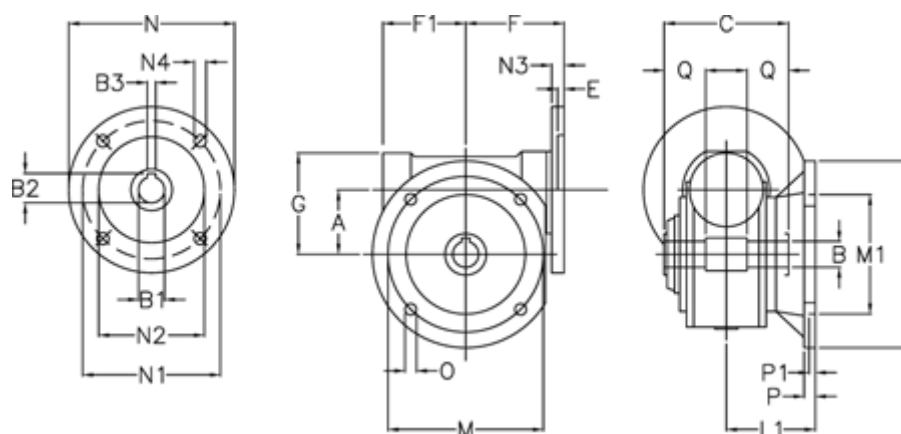

Data Sheet

Article number: 390218501056010

Description: Worm gear
VF 185-FC2-10-180B5, without lubrication

Measures

A = 185.4	F1 = 205	N2 = 250
B = 60 H7	G = 267	N3 = 18
B1 E7 = 48	L = 400	N4 = 18
B2 = 51.2	L1 = 155.5	O = 22
B3 H9 = 14	M = 350	P = 22
C = 190	M1 = 280	P1 = 13
E = 4	N = 350	Q = 65
F = 217	N1 = 300	